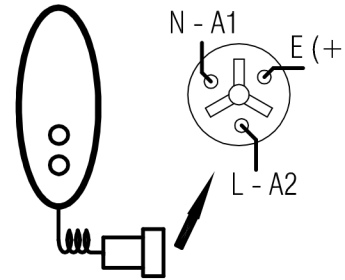

WIRING DIAGRAM - 2 TERMINALS ELECTRIC MOTOR  
CONTROL BOX CODE: 602590 - 602591

WIRING DIAGRAM CODE : E0016-A

ROCKER SWITCH TYPE C

HAND HELD REMOTE CONTROL GALAXY 102

MANUAL CORRECTIONS ARE NOT PERMITTED

WIRING DIAGRAM - 3 TERMINALS ELECTRIC MOTOR  
CONTROL BOX CODE: 602588 - 602589

WIRING DIAGRAM CODE : E0015-A

ROCKER SWITCH TYPE C

HAND HELD REMOTE CONTROL GALAXY 102

MANUAL CORRECTIONS ARE NOT PERMITTED

WIRING DIAGRAM - 4 TERMINALS ELECTRIC MOTOR  
CONTROL BOX CODE: 602590 - 602591

WIRING DIAGRAM CODE : E0017-A

ROCKER SWITCH TYPE C

HAND HELD REMOTE CONTROL GALAXY 102

MANUAL CORRECTIONS ARE NOT PERMITTED

Lofrans' Srl  
Via Philips 5  
20052 Monza (MI) Italy  
Tel ++39 039 2001973  
Tel ++39 039 2001936  
Fax ++39 039 2004299