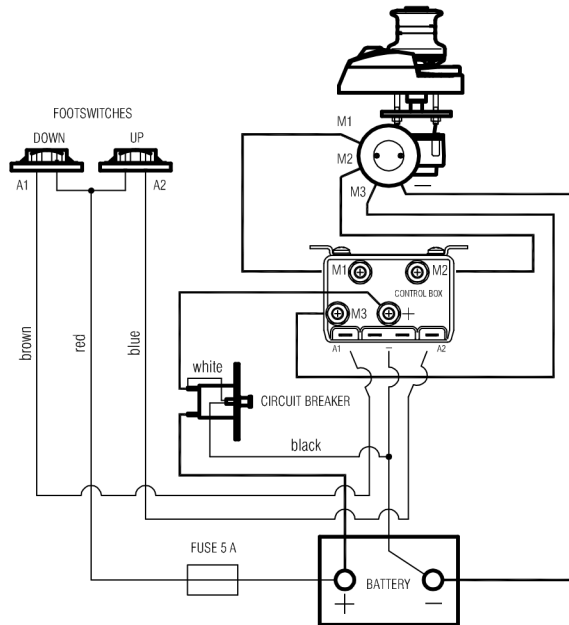

WIRING DIAGRAM - 2 TERMINALS ELECTRIC MOTOR  
CONTROL BOX CODE: 602590 - 602591

WIRING DIAGRAM CODE : E0016-A

ROCKER SWITCH TYPE C

HAND HELD REMOTE CONTROL GALAXY 102

MANUAL CORRECTIONS ARE NOT PERMITTED

WIRING DIAGRAM - 3 TERMINALS ELECTRIC MOTOR  
CONTROL BOX CODE: 602588 - 602589

WIRING DIAGRAM CODE : E0015-A

ROCKER SWITCH TYPE C

HAND HELD REMOTE CONTROL GALAXY 102

MANUAL CORRECTIONS ARE NOT PERMITTED

WIRING DIAGRAM - 4 TERMINALS ELECTRIC MOTOR  
CONTROL BOX CODE: 602590 - 602591

WIRING DIAGRAM CODE : E0017-A

ROCKER SWITCH TYPE C

HAND HELD REMOTE CONTROL GALAXY 102

MANUAL CORRECTIONS ARE NOT PERMITTED

Lofrans' Srl  
Via Philips 5  
20052 Monza (MI) Italy  
Tel ++39 039 2001973  
Tel ++39 039 2001936  
Fax ++39 039 2004299