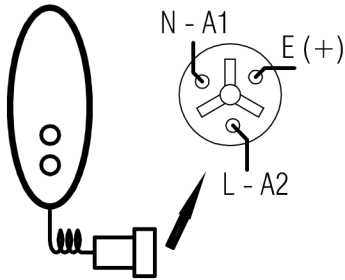

WIRING DIAGRAM - 2 TERMINALS ELECTRIC MOTOR  
CONTROL BOX CODE: 602590 - 602591

WIRING DIAGRAM CODE : E0016-A

ROCKER SWITCH TYPE C

HAND HELD REMOTE CONTROL GALAXY 102

MANUAL CORRECTIONS ARE NOT PERMITTED

WIRING DIAGRAM - 3 TERMINALS ELECTRIC MOTOR  
CONTROL BOX CODE: 602588 - 602589

WIRING DIAGRAM CODE : E0015-A

ROCKER SWITCH TYPE C

HAND HELD REMOTE CONTROL GALAXY 102

MANUAL CORRECTIONS ARE NOT PERMITTED

WIRING DIAGRAM - 4 TERMINALS ELECTRIC MOTOR  
CONTROL BOX CODE: 602590 - 602591

WIRING DIAGRAM CODE : E0017-A

ROCKER SWITCH TYPE C

HAND HELD REMOTE CONTROL GALAXY 102

MANUAL CORRECTIONS ARE NOT PERMITTED

Lofrans' Srl  
Via Philips 5  
20052 Monza (MI) Italy  
Tel ++39 039 2001973  
Tel ++39 039 2001936  
Fax ++39 039 2004299