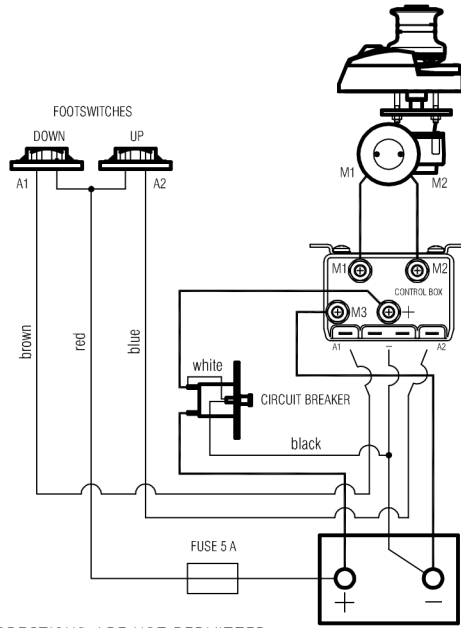

WIRING DIAGRAM - 2 TERMINALS ELECTRIC MOTOR  
CONTROL BOX CODE: 602590 - 602591

WIRING DIAGRAM CODE : E0016-A

ROCKER SWITCH TYPE C

HAND HELD REMOTE CONTROL GALAXY 102

MANUAL CORRECTIONS ARE NOT PERMITTED

WIRING DIAGRAM - 3 TERMINALS ELECTRIC MOTOR  
CONTROL BOX CODE: 602588 - 602589

WIRING DIAGRAM CODE : E0015-A

ROCKER SWITCH TYPE C

HAND HELD REMOTE CONTROL GALAXY 102

MANUAL CORRECTIONS ARE NOT PERMITTED

WIRING DIAGRAM - 4 TERMINALS ELECTRIC MOTOR  
CONTROL BOX CODE: 602590 - 602591

WIRING DIAGRAM CODE : E0017-A

ROCKER SWITCH TYPE C

HAND HELD REMOTE CONTROL GALAXY 102

MANUAL CORRECTIONS ARE NOT PERMITTED

Lofrans' Srl  
Via Philips 5  
20052 Monza (MI) Italy  
Tel ++39 039 2001973  
Tel ++39 039 2001936  
Fax ++39 039 2004299