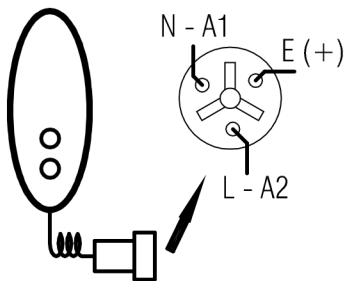

WIRING DIAGRAM - 2 TERMINALS ELECTRIC MOTOR  
CONTROL BOX CODE: 602590 - 602591

WIRING DIAGRAM CODE : E0016-A

ROCKER SWITCH TYPE C

HAND HELD REMOTE CONTROL GALAXY 102

MANUAL CORRECTIONS ARE NOT PERMITTED

WIRING DIAGRAM - 3 TERMINALS ELECTRIC MOTOR  
CONTROL BOX CODE: 602588 - 602589

WIRING DIAGRAM CODE : E0015-A

ROCKER SWITCH TYPE C

HAND HELD REMOTE CONTROL GALAXY 102

MANUAL CORRECTIONS ARE NOT PERMITTED

WIRING DIAGRAM - 4 TERMINALS ELECTRIC MOTOR  
CONTROL BOX CODE: 602590 - 602591

WIRING DIAGRAM CODE : E0017-A

ROCKER SWITCH TYPE C

HAND HELD REMOTE CONTROL GALAXY 102

MANUAL CORRECTIONS ARE NOT PERMITTED

Lofrans' Srl  
Via Philips 5  
20052 Monza (MI) Italy  
Tel ++39 039 2001973  
Tel ++39 039 2001936  
Fax ++39 039 2004299