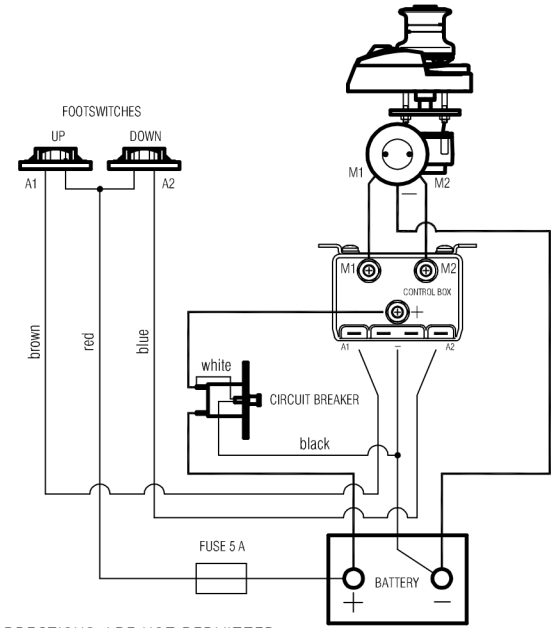

WIRING DIAGRAM - 2 TERMINALS ELECTRIC MOTOR  
CONTROL BOX CODE: 602590 - 602591

WIRING DIAGRAM CODE : E0016-A

ROCKER SWITCH TYPE C

HAND HELD REMOTE CONTROL GALAXY 102

MANUAL CORRECTIONS ARE NOT PERMITTED

WIRING DIAGRAM - 3 TERMINALS ELECTRIC MOTOR  
CONTROL BOX CODE: 602588 - 602589

WIRING DIAGRAM CODE : E0015-A

ROCKER SWITCH TYPE C

HAND HELD REMOTE CONTROL GALAXY 102

MANUAL CORRECTIONS ARE NOT PERMITTED

WIRING DIAGRAM - 4 TERMINALS ELECTRIC MOTOR  
CONTROL BOX CODE: 602590 - 602591

WIRING DIAGRAM CODE : E0017-A

ROCKER SWITCH TYPE C

HAND HELD REMOTE CONTROL GALAXY 102

MANUAL CORRECTIONS ARE NOT PERMITTED

Lofrans' Srl  
Via Philips 5  
20052 Monza (MI) Italy  
Tel ++39 039 2001973  
Tel ++39 039 2001936  
Fax ++39 039 2004299